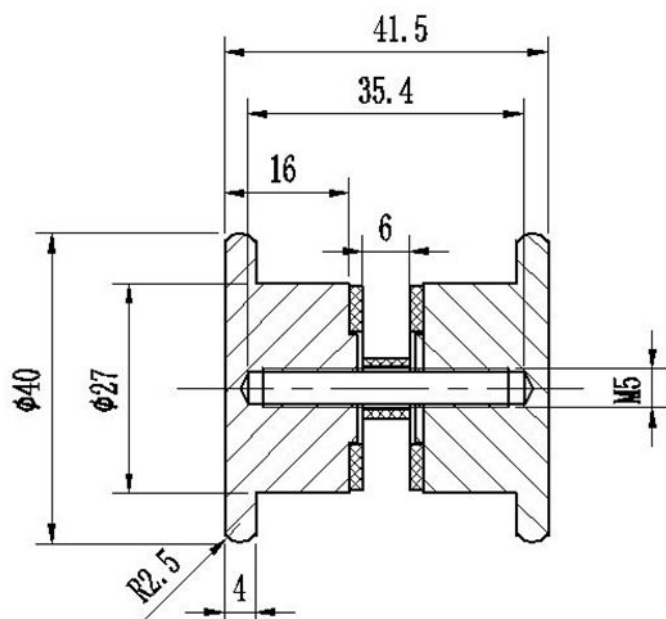

PRODUCT SHEET

Description:

Brass Door Knob "Kiel", $\varnothing 40$ mm, Alu-Look, 6-12mm Glass, Drill Hole $\varnothing 8$ mm - Recommended $\varnothing 10$ mm

Item number:

15.24.092-1

Units	Box	Carton	HS Code	Barcode
Pair	1	50	8302415000	 5704866504102